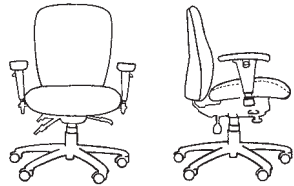

MEDIUM BACK

seat width	20 ½"
seat depth	17 ½"
back width	17 ½"
back height	20 ½"

MANAGERS HIGH BACK

seat width	21 ½"
seat depth	19"
back width	19 ½"
back height	25"

EXECUTIVE HIGH BACK W/HEADREST

seat width	21 ½"
seat depth	19"
back width	19 ½"
back height	25"
head rest (adjustable)	12"

FEATURES & BENEFITS

- Available in Medium, Managers, Executive High Back.
- Accommodates up to 300 lbs.
- Enhanced lumbar and kidney cushioning for comfort & fit.
- Thoracic ridge and air lumbar available.
- Fully articulating headrest for great neck support available on Executive High Back.
- Durable plastic outback.
- Offered in seven seat options including the new 1500 deep tractor seat.

A good fit for every body.

Hillsboro, Oregon 97123
 tel 800.447.5542
 fax 800.734.6377
www.rfmseating.com

RAY
4200 SERIES

EMPHASIZING ERGONOMICS

Designed with the help of professional ergonomists, the versatile Ray series offers a variety of seat and back options to provide a personalized fit for every body. The enhanced lumbar and kidney cushioning areas support every region in your back to improve posture and reduce fatigue. The Executive High Back option sports a fully articulating headrest for greater neck support.