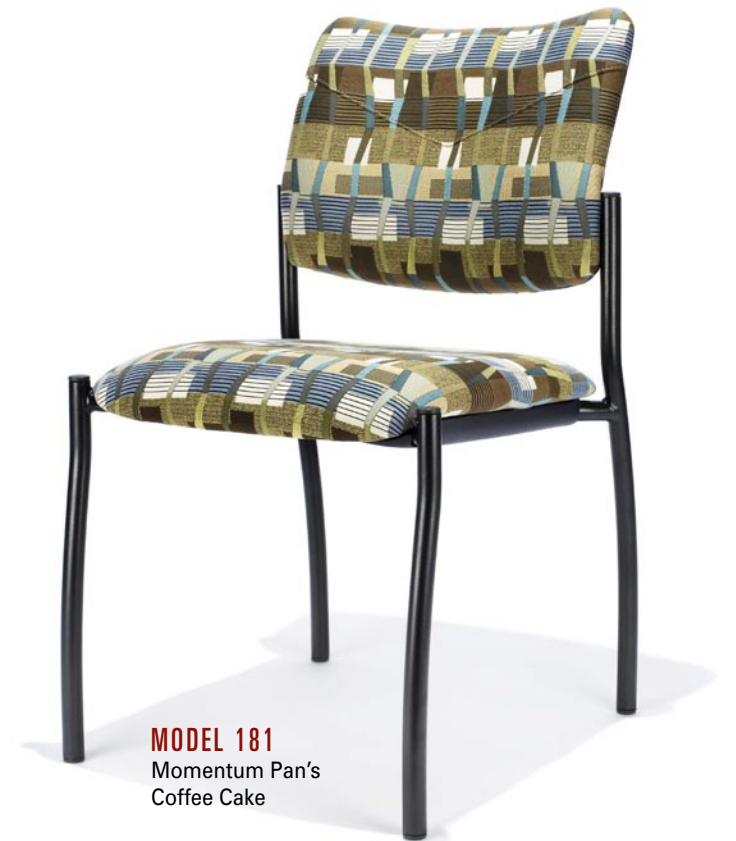

MODEL 181
Momentum Pan's
Coffee Cake