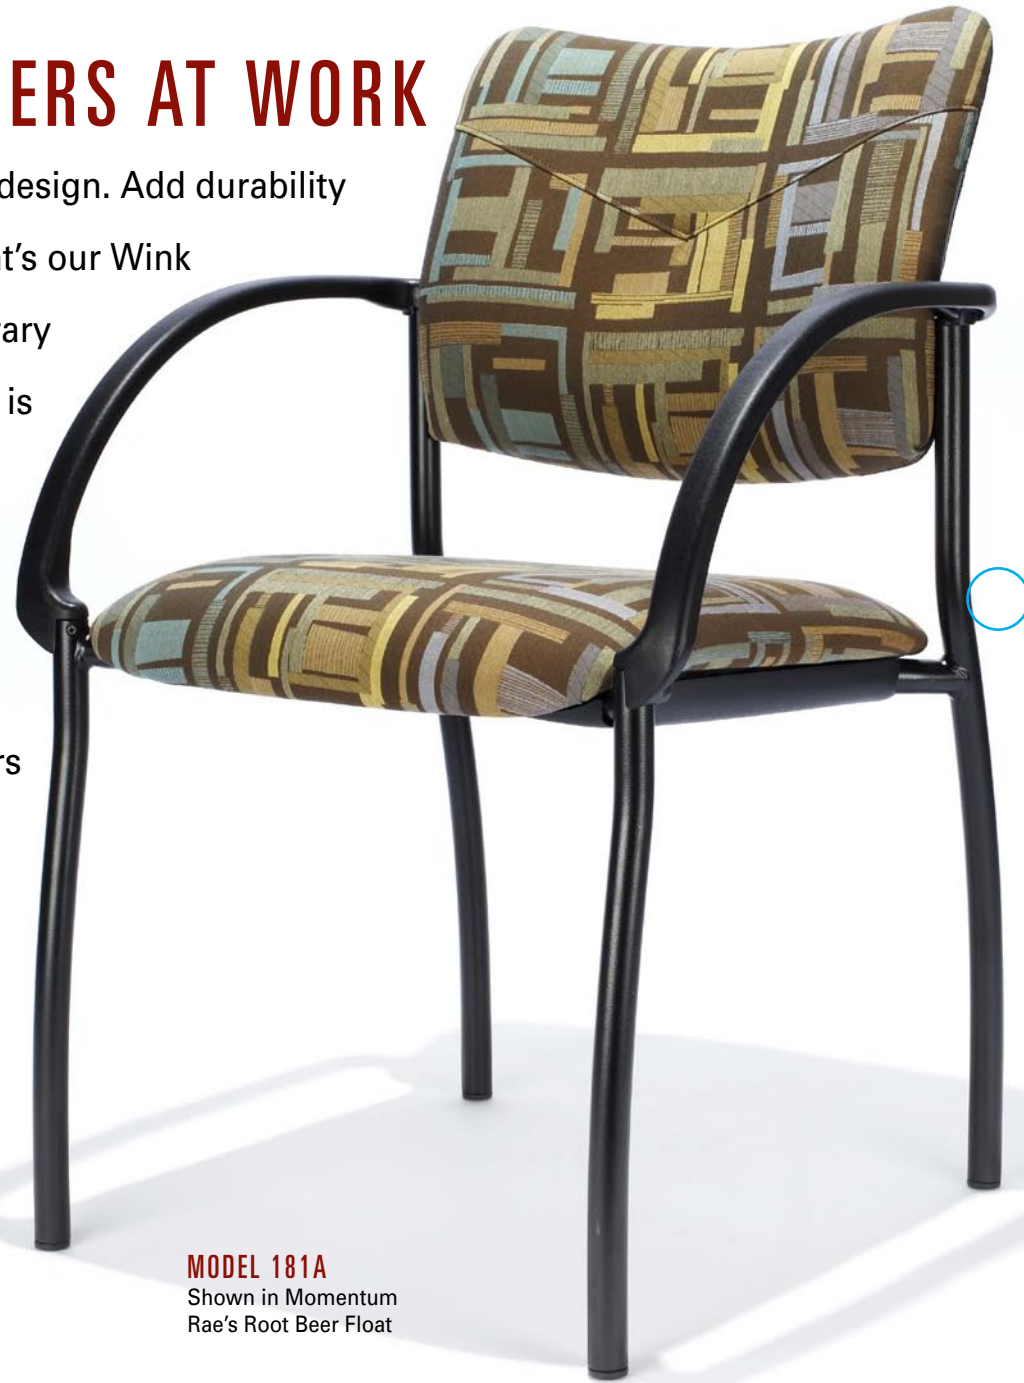

SPECIFICATIONS **WINK** 180/300 SERIES

MODEL 380
Shown in CF Stinson
Whisper Patina

MODEL 390
Shown in Mayer
Razzmatazz Aqua

SLED BASE

Back Width:	18"
Back Height:	14 ¼"
Seat Width:	18"
Seat Depth:	19"

STICK LEG

SWIVEL CHAIRS

- 300 lb. weight limit.
- 27" resin base.
- 55 mm dual hooded black casters.
- 09 reverse "C" arms, and pneumatic lift & tilt dual action lever standard on 380, 390.
- Meets CAL 117.
- Air lumbar available as an option on Task models.
- Ratchet back & seat slider standard on 39211 and 39311.

MODEL 181A
Shown in Momentum
Rae's Root Beer Float

A GOOD FIT FOR EVERY BODY

For the past 25 years, RFM Seating has built a reputation for offering workplace seating that focuses on ergonomics, smart style and solid craftsmanship. Based in the Pacific Northwest, RFM offers chairs made to fit the individual with one of the largest selections of options available. RFM's flexibility and commitment to customer service means Wink orders ship in just 10 days.