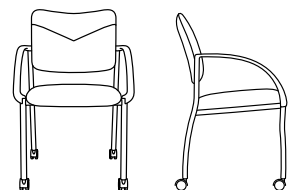

SPECIFICATIONS **WINK** 180/300 SERIES

MODEL 380
Shown in CF Stinson
Whisper Patina

MODEL 390
Shown in Mayer
Razzmatazz Aqua

SLED BASE

Back Width:	18"
Back Height:	14 ¼"
Seat Width:	18"
Seat Depth:	19"

STICK LEG

Back Width:	18"
Back Height:	14 ¼"
Seat Width:	18"
Seat Depth:	19"

STICK LEG WITH CASTERS

Back Width:	18"
Back Height:	14 ¼"
Seat Width:	18"
Seat Depth:	19"

MEDIUM BACK SWIVEL

Back Width:	20"
Back Height:	23"
Seat Width:	21"
Seat Depth:	19 1/2"

MANAGERS HIGH BACK SWIVEL

Back Width:	20 1/2"
Back Height:	26"
Seat Width:	21"
Seat Depth:	19 1/2"

STACK CART

4 week lead time

GANGING DEVICES

(Set of 4)

FEATURES & BENEFITS

SIDE CHAIRS