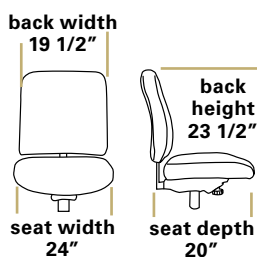

BT INTERNET & PROTASK SERIES

ONE SIZE DOES NOT FIT ALL

If you don't fit the description of average height and weight, don't settle for a 'one size fits all' approach to your chair. RFM has expanded its selection of Big & Tall options that now includes a new version for both the Protask and Internet series. These chairs look like the regular Protask and Internet, but are able to accommodate weight up to **400 lbs.** Experience true comfort for the very first time sitting in a chair designed for your body that provides the ergonomic fit you deserve.

BT5 Protask

BT4 Internet

BT 41 & 42

BT 51 & 52

BT 53 & 54

BT 55 & 56

FEATURES & BENEFITS

- 50 or 07 control
- Heavy-duty base and casters
- Extended back bar
- Ratchet back

Note: seat will be non-sewn

Options not available:

- 04, 08, 09, 18, 23, 24, & 37 arms
- 33-seat slider
- 481 & 582 backs (too small) & 489 back (too tall)

POPULAR OPTIONS

- #77 Soft gel pad
- #25 R foam
- #60 Air lumbar
- #65 Articulating headrest

SEAT SIZE OPTIONS

- 2002 Small 24w x 18½d
- 2003 Standard medium 24w x 20d
- 2004 Large 24w x 22d

Hillsboro, Oregon 97123
tel 800.447.5542
fax 800.734.6377
www.rfmseating.com