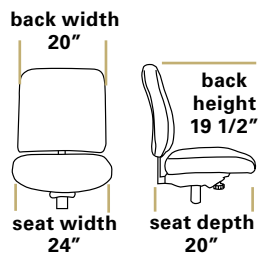

BT INTERNET & PROTASK SERIES

ONE SIZE DOES NOT FIT ALL

If you don't fit the description of average height and weight, don't settle for a 'one size fits all' approach to your chair. RFM has expanded its selection of Big & Tall options that now includes a new version for both the Protask and Internet series. These chairs look like the regular Protask and Internet, but are able to accommodate weight up to **400 lbs.** Experience true comfort for the very first time sitting in a chair designed for your body that provides the ergonomic fit you deserve.

BT5 Protask

BT4 Internet

BT 41 & 42

BT 51 & 52

BT 53 & 54

BT 55 & 56

FEATURES & BENEFITS

- 50 or 07 control
- Heavy-duty base and casters
- Extended back bar
- Ratchet back

Note: seat will be non-sewn

Options not available:

- 04, 08, 09, 18, 23, 24, & 37 arms
- 33-seat slider
- 481 & 582 backs (too small) & 489 back (too tall)

POPULAR OPTIONS

- #77 Soft gel pad
- #25 R foam
- #60 Air lumbar
- #65 Articulating headrest

SEAT SIZE OPTIONS

- 2002 Small 24w x 18½d
- 2003 Standard medium 24w x 20d
- 2004 Large 24w x 22d

Hillsboro, Oregon 97123
tel 800.447.5542
fax 800.734.6377
www.rfmseating.com