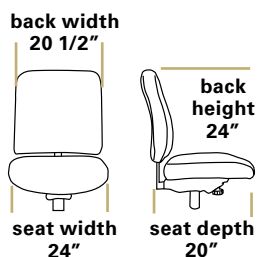

BT INTERNET & PROTASK SERIES

ONE SIZE DOES NOT FIT ALL

If you don't fit the description of average height and weight, don't settle for a 'one size fits all' approach to your chair. RFM has expanded its selection of Big & Tall options that now includes a new version for both the Protask and Internet series. These chairs look like the regular Protask and Internet, but are able to accommodate weight up to **400 lbs.** Experience true comfort for the very first time sitting in a chair designed for your body that provides the ergonomic fit you deserve.

BT5 Protask

BT4 Internet

BT 41 & 42

BT 51 & 52

BT 53 & 54

BT 55 & 56

FEATURES & BENEFITS

- 50 or 07 control
- Heavy-duty base and casters
- Extended back bar
- Ratchet back

Note: seat will be non-sewn

Options not available:

- 04, 08, 09, 18, 23, 24, & 37 arms
- 33-seat slider
- 481 & 582 backs (too small) & 489 back (too tall)

POPULAR OPTIONS

- #77 Soft gel pad
- #25 R foam
- #60 Air lumbar
- #65 Articulating headrest

SEAT SIZE OPTIONS

- 2002 Small 24w x 18½d
- 2003 Standard medium 24w x 20d
- 2004 Large 24w x 22d

Hillsboro, Oregon 97123
tel 800.447.5542
fax 800.734.6377
www.rfmseating.com