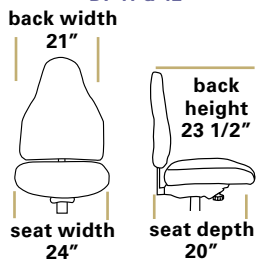

BT INTERNET & PROTASK SERIES

ONE SIZE DOES NOT FIT ALL

If you don't fit the description of average height and weight, don't settle for a 'one size fits all' approach to your chair. RFM has expanded its selection of Big & Tall options that now includes a new version for both the Protask and Internet series. These chairs look like the regular Protask and Internet, but are able to accommodate weight up to **400 lbs.** Experience true comfort for the very first time sitting in a chair designed for your body that provides the ergonomic fit you deserve.

BT5 Protask

BT4 Internet

BT 41 & 42

BT 51 & 52

BT 53 & 54

BT 55 & 56

FEATURES & BENEFITS

- 50 or 07 control
- Heavy-duty base and casters
- Extended back bar
- Ratchet back

Note: seat will be non-sewn

Options not available:

- 04, 08, 09, 18, 23, 24, & 37 arms
- 33-seat slider
- 481 & 582 backs (too small) & 489 back (too tall)

POPULAR OPTIONS

- #77 Soft gel pad
- #25 R foam
- #60 Air lumbar
- #65 Articulating headrest

SEAT SIZE OPTIONS

- 2002 Small 24w x 18½d
- 2003 Standard medium 24w x 20d
- 2004 Large 24w x 22d

Hillsboro, Oregon 97123
tel 800.447.5542
fax 800.734.6377
www.rfmseating.com