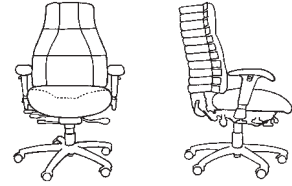

EXECUTIVE

seat width	21 ½"
seat depth	20"
back width	20"
back height	23"
head rest (adjustable)	7"

TASK

seat width	21 ½"
seat depth	20"
back width	20"
back height	23"

CONFERENCE

seat width	21 ½"
seat depth	20"
back width	20"
back height	23"

FEATURES & BENEFITS

- Available in Task, Conference and Executive options.
- Comfortably accommodates up to 300 lbs.
- The patented back is built with 11 torsion spring-loaded joints that take an exact spine impression which can be locked in place at the touch of a lever.
- Verte Task features black ribs, a nylon base, and a multi-function control.
- Verte Conference features loop arms, a syncro control, nylon base, and a black conference rib pattern.
- Verte Executive model features headrest, brushed aluminum & black rib options.
- Black leather is standard; all models are available in fabrics by request.