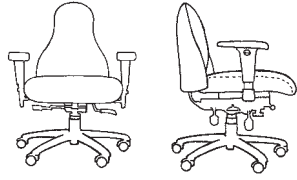

MEDIUM BACK

seat width	19 ½"
seat depth	18 ½"
back width	19 ¾"
back height	21 ¾"

MANAGERS HIGH BACK

seat width	19 ½"
seat depth	18 ½"
back width	19 ¾"
back height	25 ¼"

EXECUTIVE HIGH BACK

seat width	20"
seat depth	19 ½"
back width	19 ¾"
back height	32 ¼"

FEATURES & BENEFITS

- Available in three back sizes...Medium, Managers, and Executive High Back.
- Back design promotes "Shoulders Back" posture, which reduces stress.
- Thoracic support achieved through narrow upper back shell and special Thoracic Ridge.
- Unique design reduces elbow interference with the chair back providing greater freedom of motion.
- Offered in seven seat options including the new 1500 deep tractor seat.
- Three control options.
- Comfortably accommodates up to 300 lbs.
- Executive High Back option features adjustable pillow for greater neck support.

A good fit for every body.

Hillsboro, Oregon 97123
 tel 800.447.5542
 fax 800.734.6377
www.rfmseating.com

CARMEL

8200 SERIES

SIT UP STRAIGHT

RFM's "ergonomics first" commitment is evident in the Carmel. The unique design with the narrow upper back shell encourages a "shoulders back" posture, which is the way the body was naturally designed to sit. Body-cradling thoracic support is created by adding a special thoracic ridge for optimal comfort. With seven seat options available, your body will feel the difference Carmel's ergonomic seating provides.