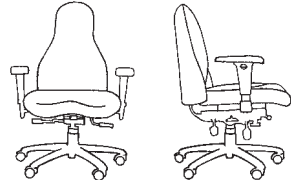

MEDIUM BACK

seat width	19 ½"
seat depth	18 ½"
back width	19 ¾"
back height	21 ¾"

MANAGERS HIGH BACK

seat width	19 ½"
seat depth	18 ½"
back width	19 ¾"
back height	25 ¼"

EXECUTIVE HIGH BACK

seat width	20"
seat depth	19 ½"
back width	19 ¾"
back height	32 ¼"

FEATURES & BENEFITS

- Available in three back sizes...Medium, Managers, and Executive High Back.
- Back design promotes "Shoulders Back" posture, which reduces stress.
- Thoracic support achieved through narrow upper back shell and special Thoracic Ridge.
- Unique design reduces elbow interference with the chair back providing greater freedom of motion.
- Offered in seven seat options including the new 1500 deep tractor seat.
- Three control options.
- Comfortably accommodates up to 300 lbs.
- Executive High Back option features adjustable pillow for greater neck support.

A good fit for every body.

Hillsboro, Oregon 97123
 tel 800.447.5542
 fax 800.734.6377
www.rfmseating.com

CARMEL

8200 SERIES

SIT UP STRAIGHT

RFM's "ergonomics first" commitment is evident in the Carmel. The unique design with the narrow upper back shell encourages a "shoulders back" posture, which is the way the body was naturally designed to sit. Body-cradling thoracic support is created by adding a special thoracic ridge for optimal comfort. With seven seat options available, your body will feel the difference Carmel's ergonomic seating provides.