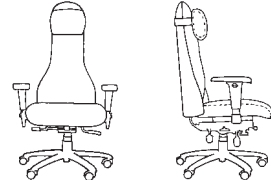

MEDIUM BACK

seat width	19 ½"
seat depth	18 ½"
back width	19 ¾"
back height	21 ¾"

MANAGERS HIGH BACK

seat width	19 ½"
seat depth	18 ½"
back width	19 ¾"
back height	25 ¼"

EXECUTIVE HIGH BACK

seat width	20"
seat depth	19 ½"
back width	19 ¾"
back height	32 ¼"

FEATURES & BENEFITS

- Available in three back sizes...Medium, Managers, and Executive High Back.
- Back design promotes "Shoulders Back" posture, which reduces stress.
- Thoracic support achieved through narrow upper back shell and special Thoracic Ridge.
- Unique design reduces elbow interference with the chair back providing greater freedom of motion.
- Offered in seven seat options including the new 1500 deep tractor seat.
- Three control options.
- Comfortably accommodates up to 300 lbs.
- Executive High Back option features adjustable pillow for greater neck support.

A good fit for every body.

Hillsboro, Oregon 97123
 tel 800.447.5542
 fax 800.734.6377
www.rfmseating.com

CARMEL

8200 SERIES

SIT UP STRAIGHT

RFM's "ergonomics first" commitment is evident in the Carmel. The unique design with the narrow upper back shell encourages a "shoulders back" posture, which is the way the body was naturally designed to sit. Body-cradling thoracic support is created by adding a special thoracic ridge for optimal comfort. With seven seat options available, your body will feel the difference Carmel's ergonomic seating provides.