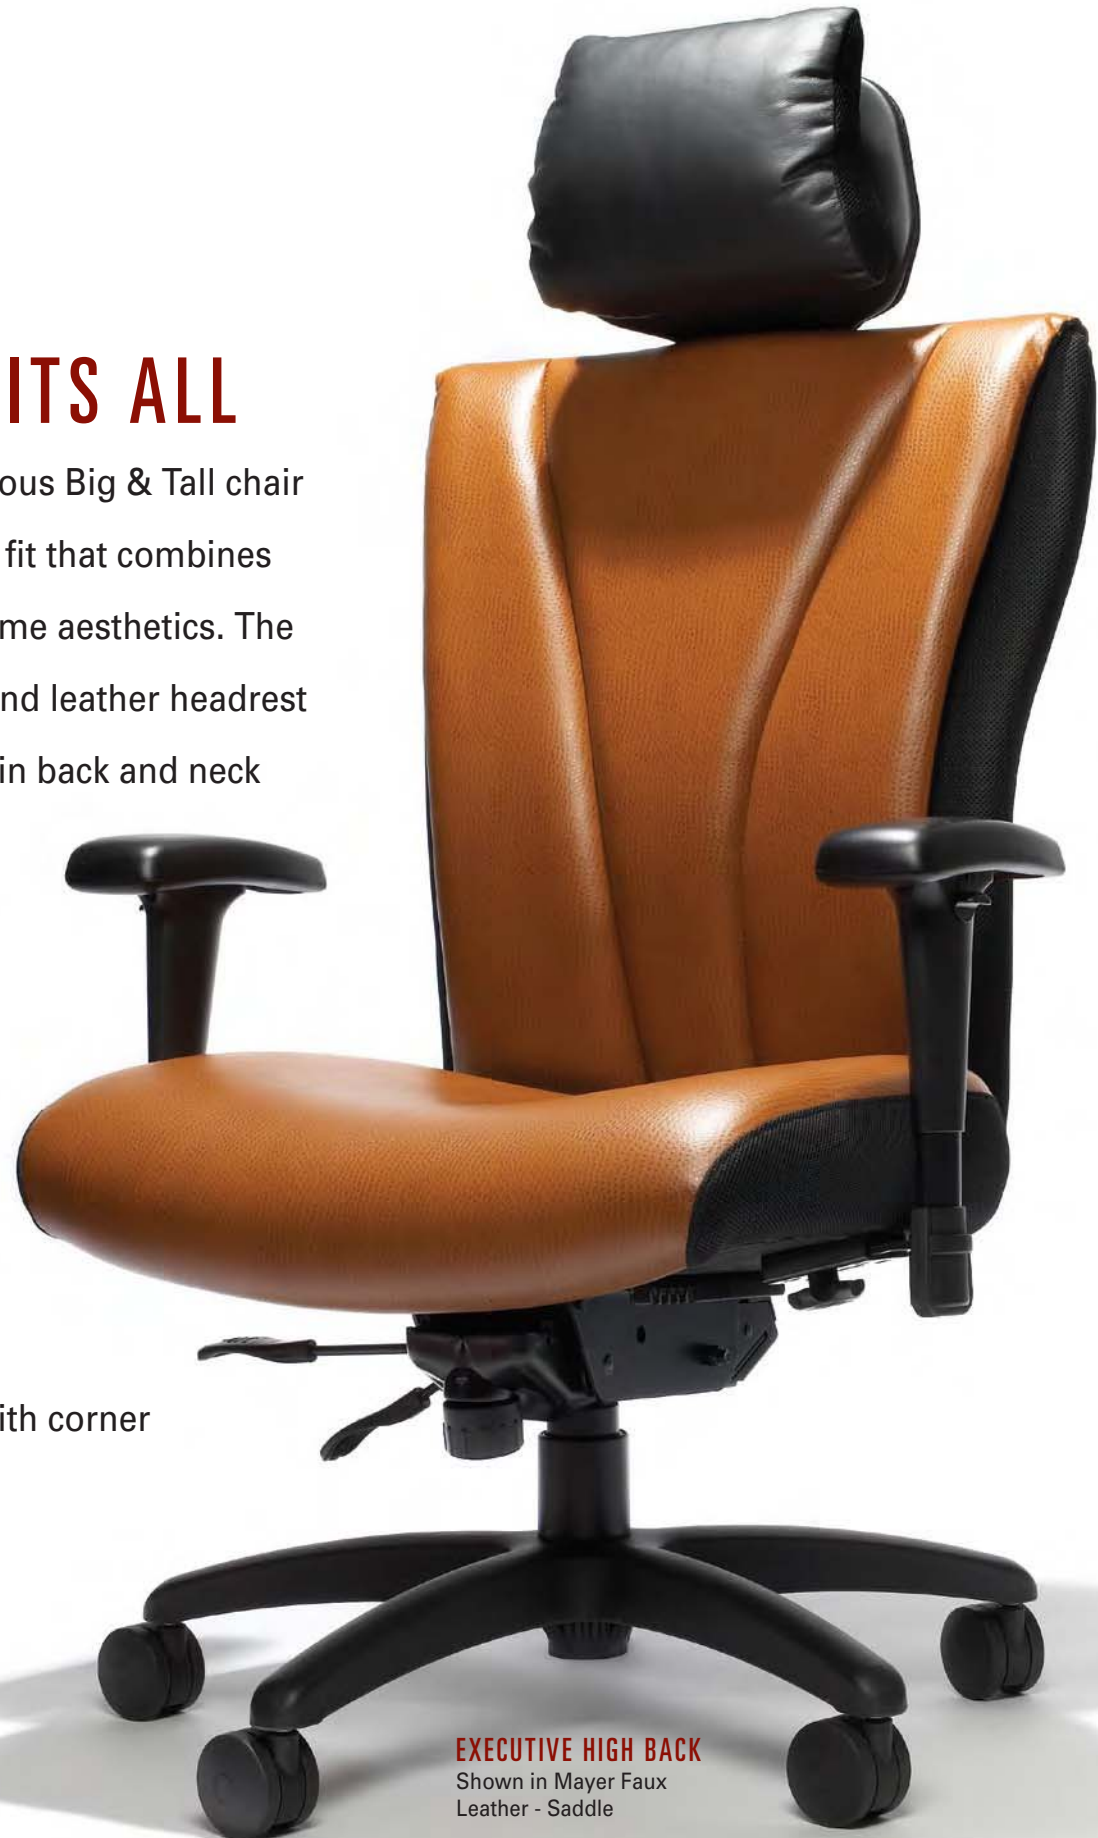

**FEATURES & BENEFITS**

- Back options include Medium, Managers and Executive High Back.
- Luxurious comfort accommodates to 500 lbs.
- Custom body fit with ratchet back standard and air lumbar optional.
- Three seat size options available.
- Two control options including 06-balance syncro, 26 simple rocking/swivel tilt/lock.
- Black adjustable leather head rest standard with Executive High Back model.
- Conference arms available.

## ONE SIZE FITS ALL

Settle into this luxurious Big & Tall chair and you'll discover a fit that combines comfort with handsome aesthetics. The optional air lumbar and leather headrest provide the ultimate in back and neck support and gives a personalized sit for all body types. With its handsome detailed stitching and air mesh upholstered outback, the Sierra says ergonomic fit with corner office style.