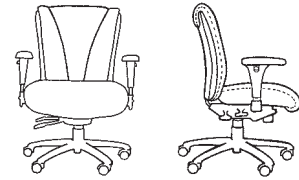

**MEDIUM BACK**

seat width	26"
seat depth	18 ½"
back width	24 ¼"
back height	23 ½"

**MANAGERS HIGH BACK**

seat width	26"
seat depth	21"
back width	24 ¼"
back height	25 ½"

**EXECUTIVE HIGH BACK**

seat width	26"
seat depth	21"
back width	24 ½"
back height	33 ½"

**FEATURES & BENEFITS**

- Back options include Medium, Managers and Executive High Back.
- Luxurious comfort accommodates to 500 lbs.
- Custom body fit with ratchet back standard and air lumbar optional.
- Three seat size options available.
- Two control options including 06-balance syncro, 26 simple rocking/swivel tilt/lock.
- Black adjustable leather head rest standard with Executive High Back model.
- Conference arms available.