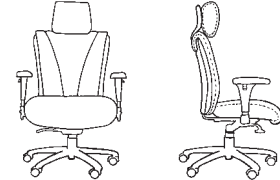

**MEDIUM BACK**

seat width	26"
seat depth	18 ½"
back width	24 ¼"
back height	23 ½"

**MANAGERS HIGH BACK**

seat width	26"
seat depth	21"
back width	24 ¼"
back height	25 ½"

**EXECUTIVE HIGH BACK**

seat width	26"
seat depth	21"
back width	24 ½"
back height	33 ½"

**FEATURES & BENEFITS**

- Back options include Medium, Managers and Executive High Back.
- Luxurious comfort accommodates to 500 lbs.
- Custom body fit with ratchet back standard and air lumbar optional.
- Three seat size options available.
- Two control options including 06-balance syncro, 26 simple rocking/swivel tilt/lock.
- Black adjustable leather head rest standard with Executive High Back model.
- Conference arms available.